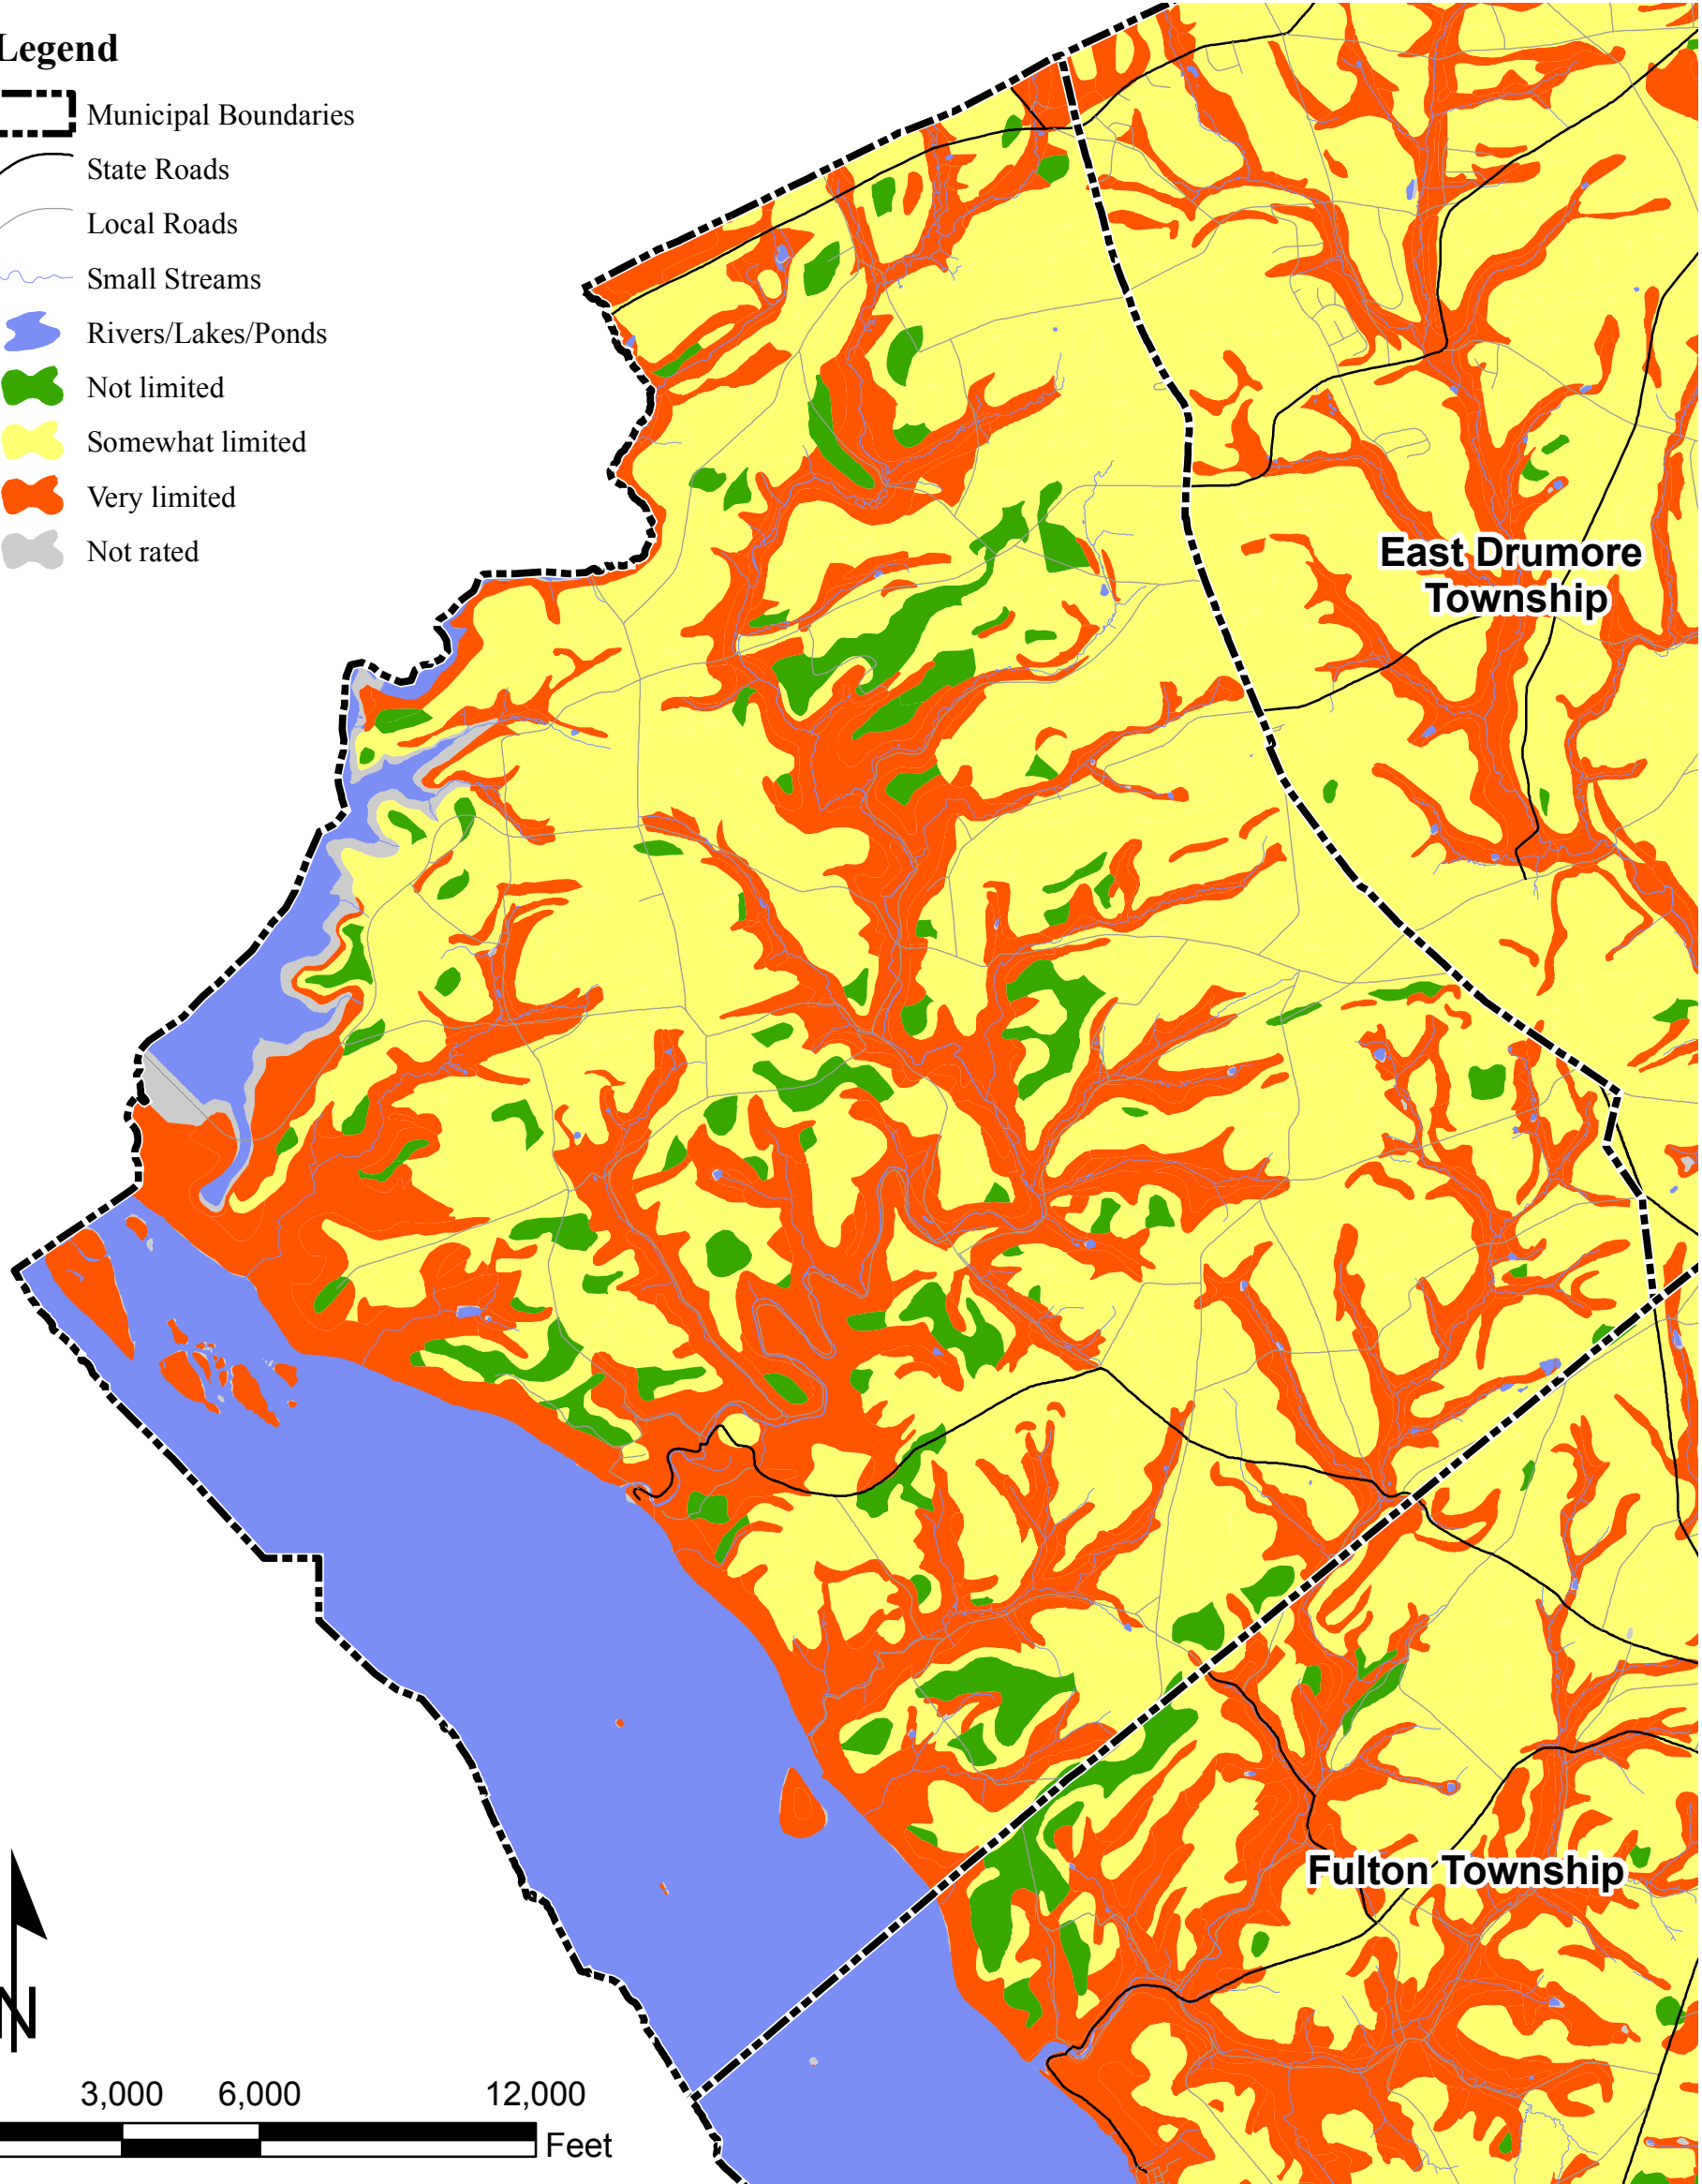

Map 4

Limitations for On-Lot Sewage Disposal

Drumore Township Act 537 Plan

Legend

-  Municipal Boundaries
-  State Roads
-  Local Roads
-  Small Streams
-  Rivers/Lakes/Ponds
-  Not limited
-  Somewhat limited
-  Very limited
-  Not rated

Source: Lancaster County GIS Landbase
Reference: NAD 1983 State Plane Pennsylvania
South FIDS 3702 Feet